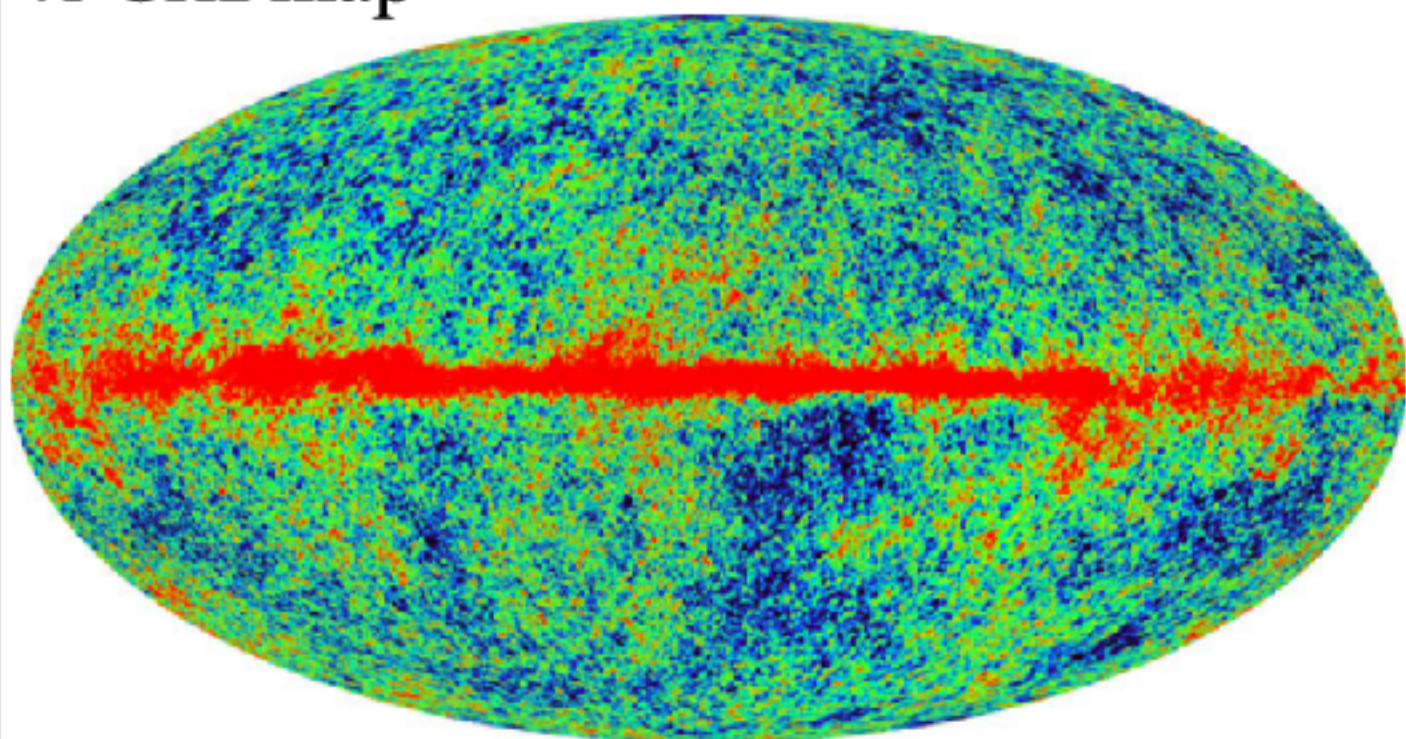

WMAP

Linear scale from  $-200 \rightarrow 200 \mu K$

41 GHz map

Combination map